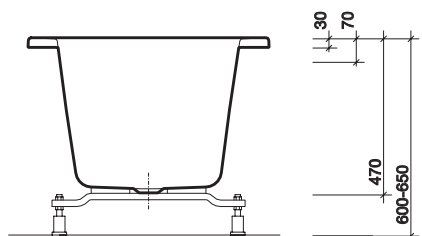

indulgence 1700 x 750

co-ordinating indulgence range

double ended bath, designed to be built-in

to specify/order:

Please use the eight character reference shown below.

bath

1700 x 750mm double ended acrylic bath,
ungripped:
No tap holes

ID8500WH

bath screen

Suitable for a folding or fixed bath screen.
Screen fits on non-tap side only.

waste

Extended pop-up waste, 1½" and overflow:
Chrome plated

WF5371CP

recommended brassware

Wall mounted mixer
For alternative brassware please refer to the
brassware section.

applications

Commercial, Domestic, Hotels and Leisure.

material

Made from acrylic sheet reinforced with
glass fibre. Encapsulated baseboard.

colours

White WH.

fixings

Supported on steel cradle with adjustable feet.
Secured to wall with clips provided.
Bath designed to be built-in.

all measurements shown are in millimetres. drawing sizes
are not to scale.

Lawton Road, Alsager, Stoke-on-Trent ST7 2DF, UK
Tel: +44(0) 1270 879777 Fax: +44(0) 1270 873864
www.twyfordbathrooms.com UK Technical Helpline Tel: 0870 840 0437 Fax: 0870 840 0438