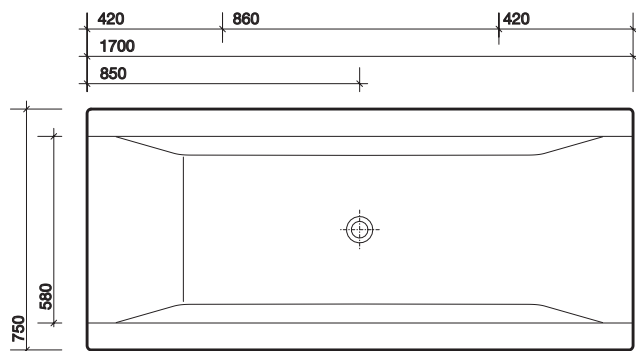

indulgence 1700 x 750

co-ordinating indulgence range

double ended bath, designed to be built-in

to specify/order:

Please use the eight character reference shown below.

bath

1700 x 750mm double ended acrylic bath,
ungripped:
No tap holes

ID8500WH

bath screen

Suitable for a folding or fixed bath screen.
Screen fits on non-tap side only.

waste

Extended pop-up waste, 1½" and overflow:
Chrome plated

WF5371CP

recommended brassware

Wall mounted mixer
For alternative brassware please refer to the
brassware section.

applications

Commercial, Domestic, Hotels and Leisure.

material

Made from acrylic sheet reinforced with
glass fibre. Encapsulated baseboard.

colours

White WH.

fixings

Supported on steel cradle with adjustable feet.
Secured to wall with clips provided.
Bath designed to be built-in.

all measurements shown are in millimetres. drawing sizes
are not to scale.

Lawton Road, Alsager, Stoke-on-Trent ST7 2DF, UK
Tel: +44(0) 1270 879777 Fax: +44(0) 1270 873864
www.twyfordbathrooms.com UK Technical Helpline Tel: 0870 840 0437 Fax: 0870 840 0438