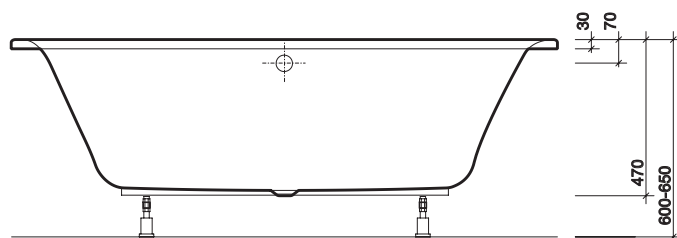

indulgence 1700 x 750

co-ordinating indulgence range

double ended bath, designed to be built-in

to specify/order:

Please use the eight character reference shown below.

bath

1700 x 750mm double ended acrylic bath,
ungripped:
No tap holes

ID8500WH

bath screen

Suitable for a folding or fixed bath screen.
Screen fits on non-tap side only.

waste

Extended pop-up waste, 1½" and overflow:
Chrome plated

WF5371CP

recommended brassware

Wall mounted mixer
For alternative brassware please refer to the
brassware section.

applications

Commercial, Domestic, Hotels and Leisure.

material

Made from acrylic sheet reinforced with
glass fibre. Encapsulated baseboard.

colours

White WH.

fixings

Supported on steel cradle with adjustable feet.
Secured to wall with clips provided.
Bath designed to be built-in.